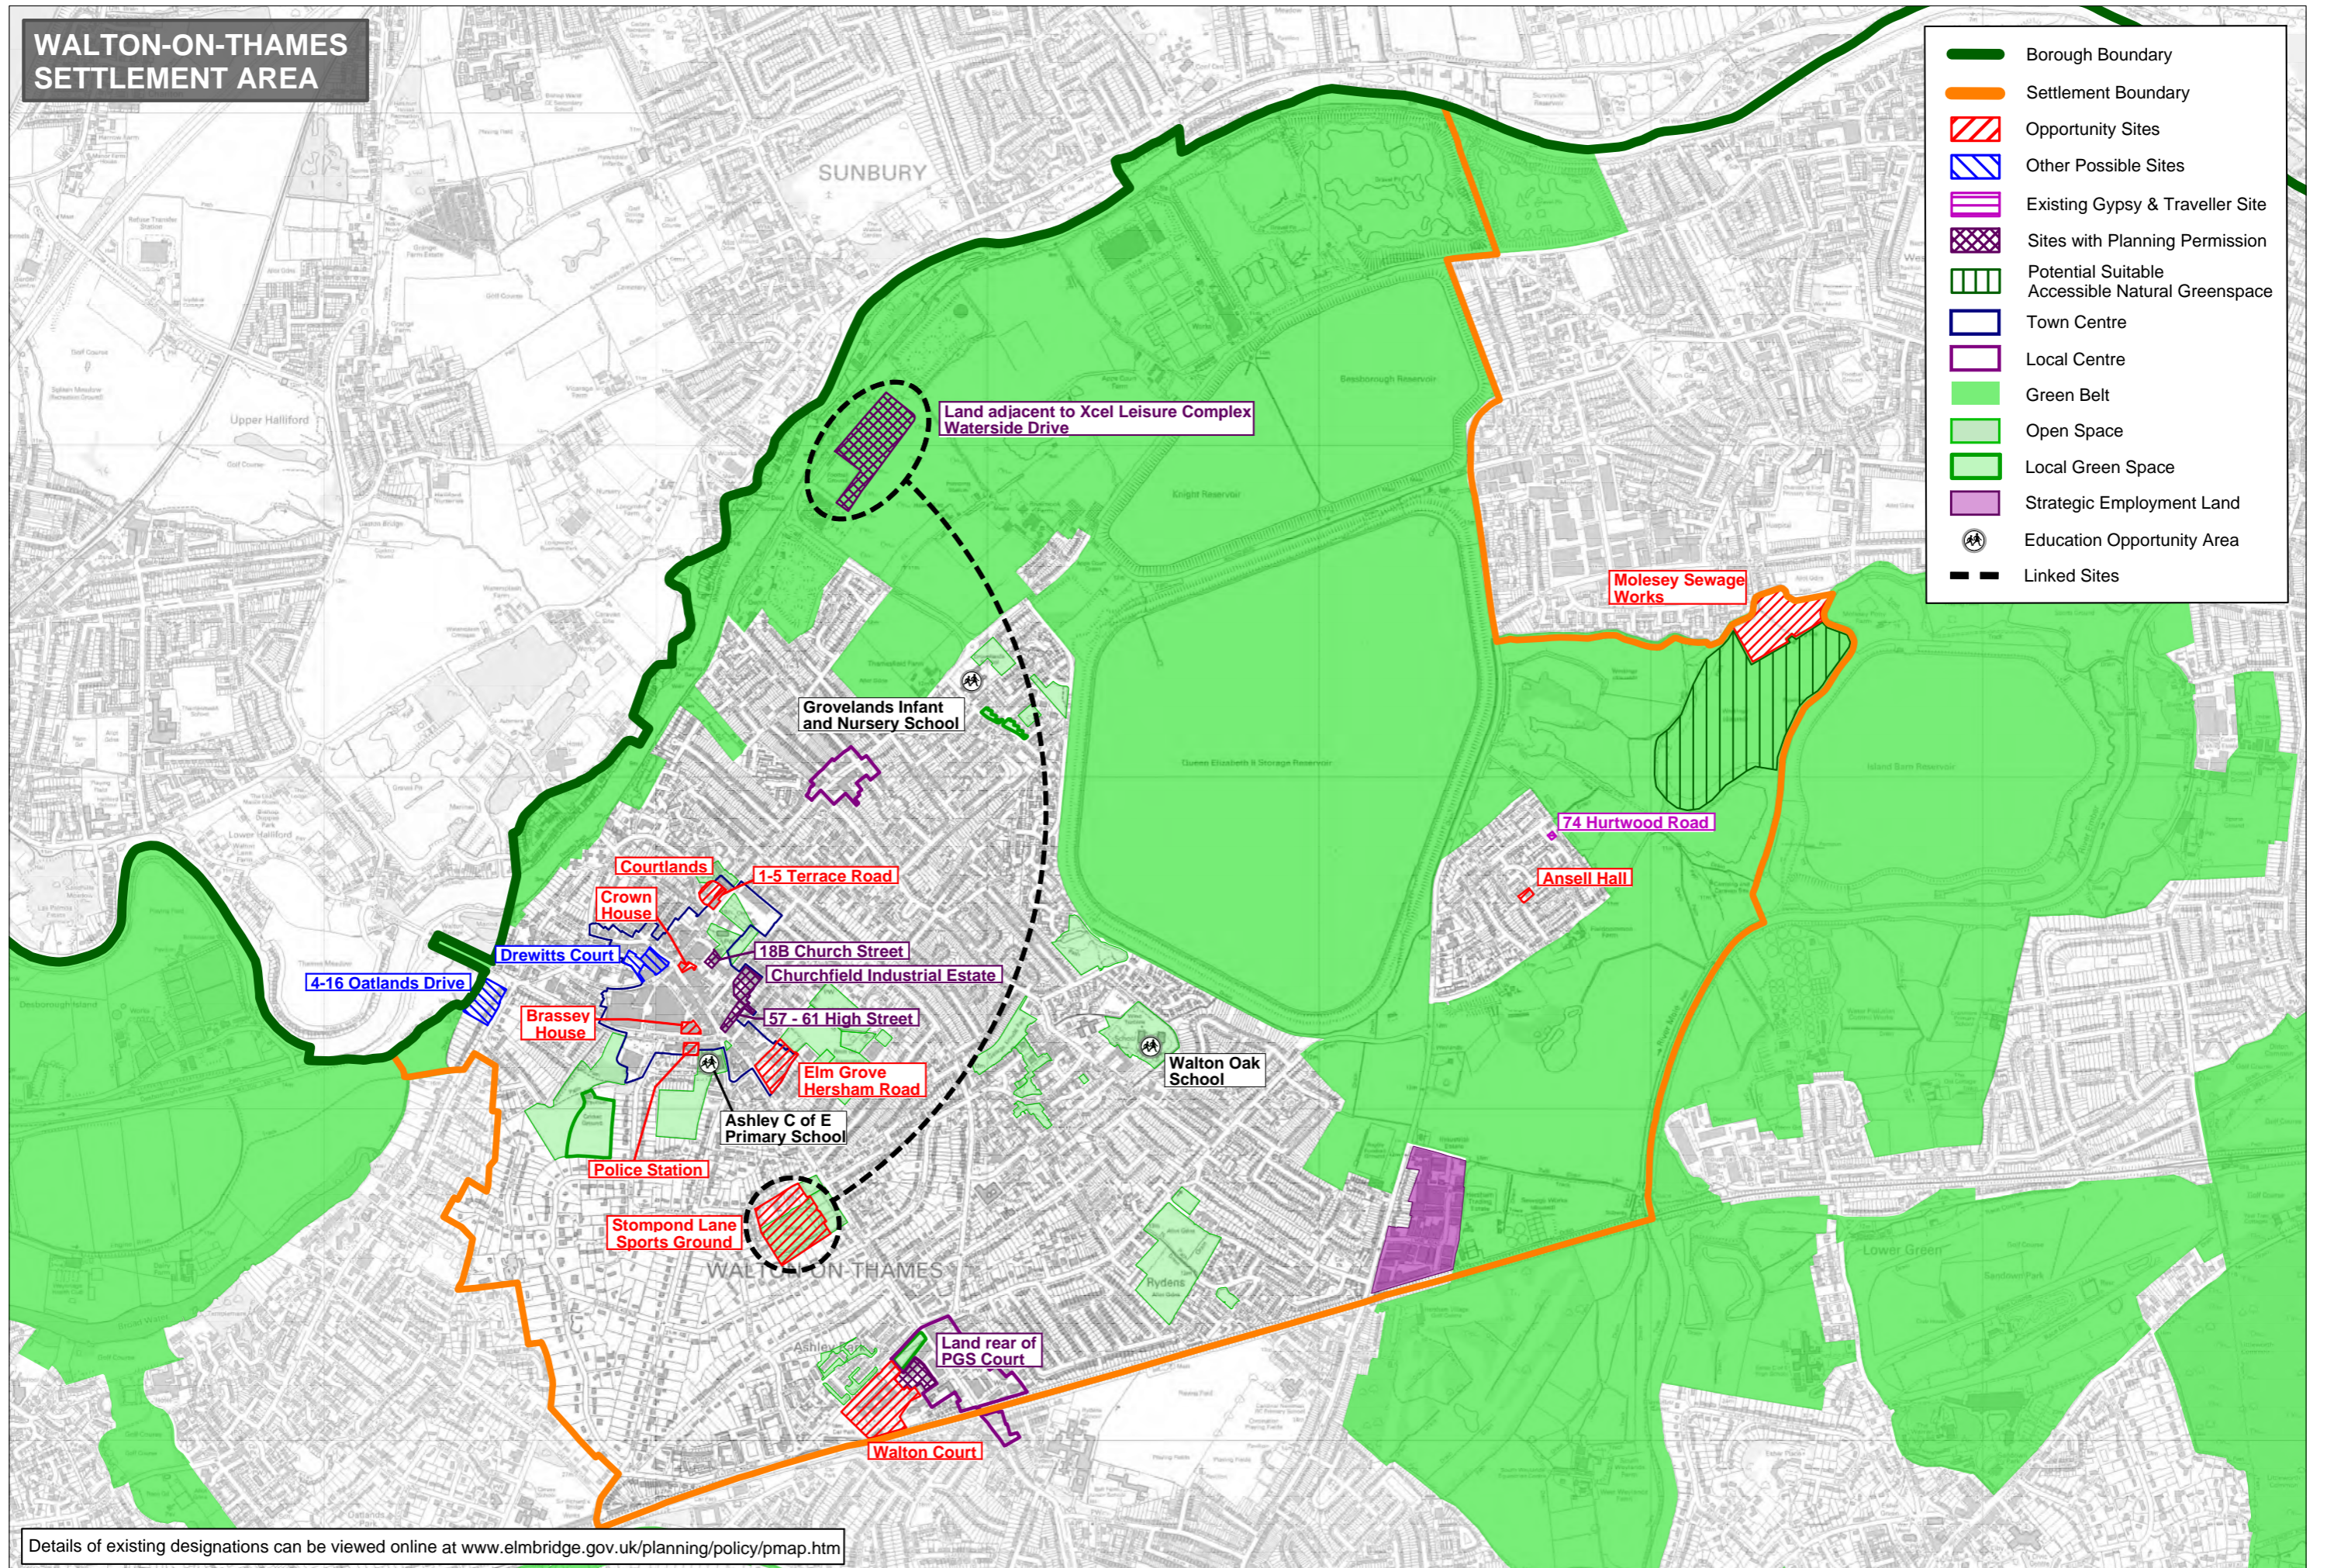

Appendix 1

WALTON-ON-THAMES SETTLEMENT AREA

Details of existing designations can be viewed online at www.elmbridge.gov.uk/planning/policy/pmap.htm