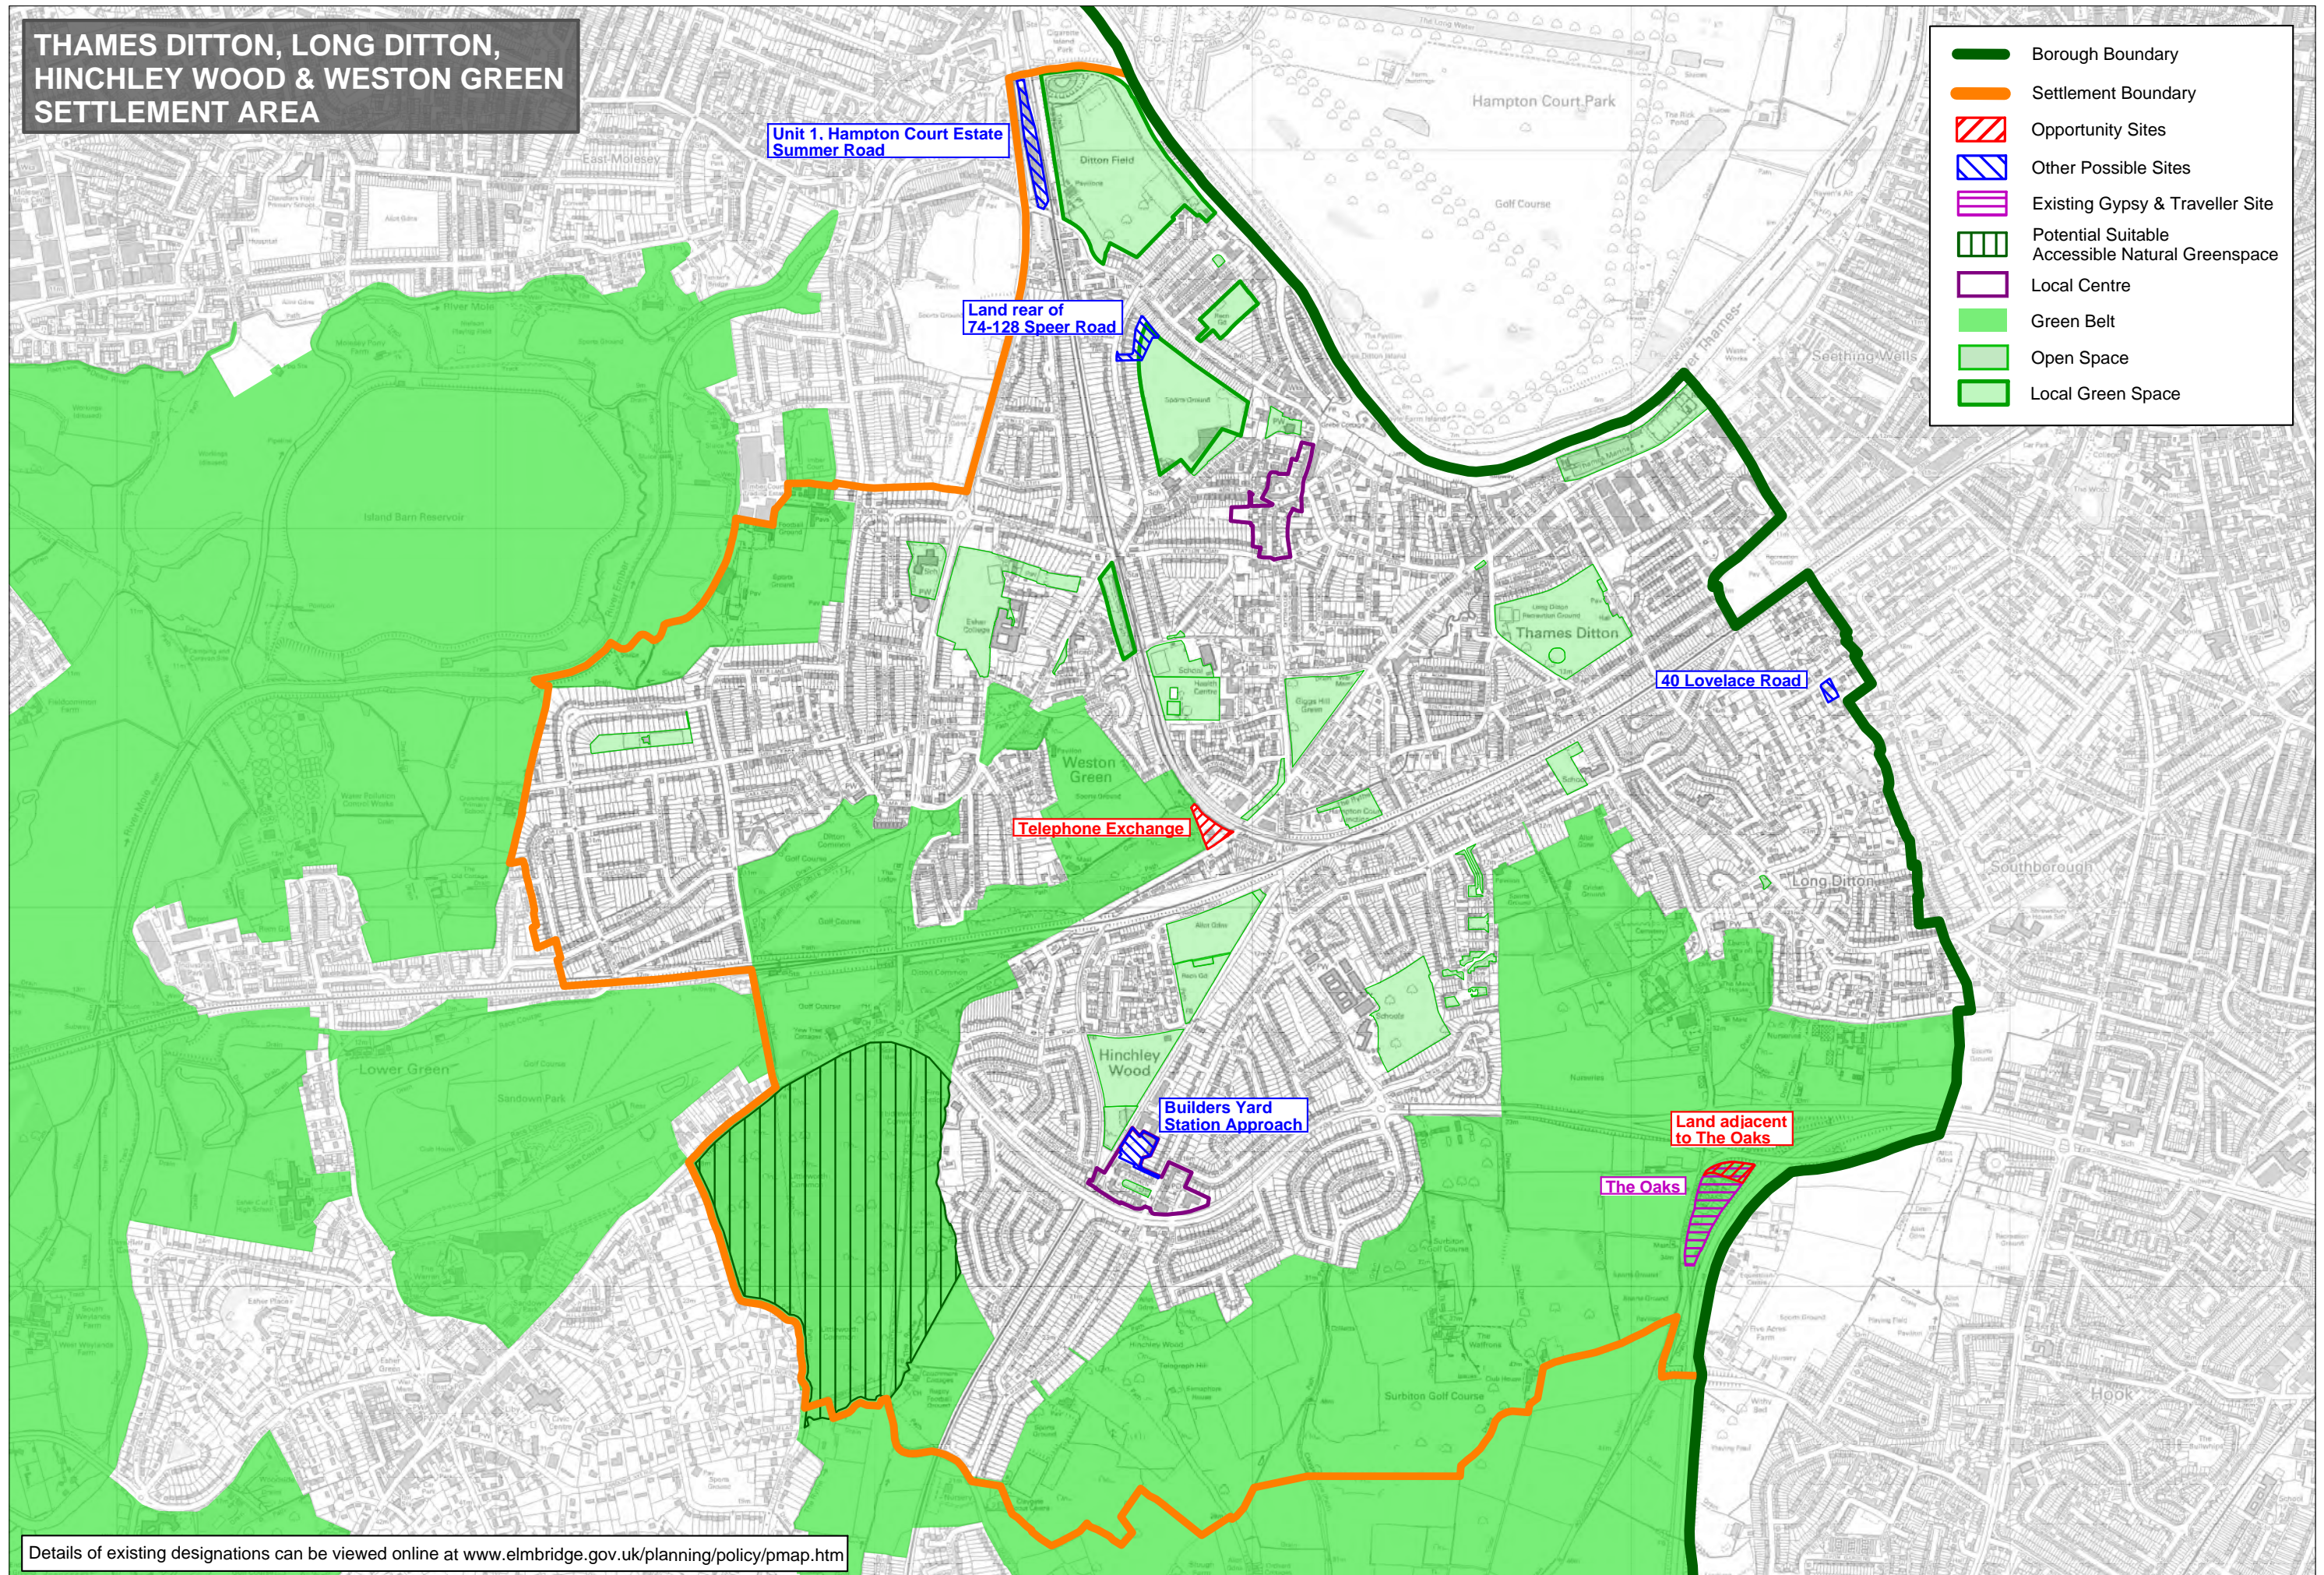

# Appendix 1

## THAMES DITTON, LONG DITTON, HINCHLEY WOOD & WESTON GREEN SETTLEMENT AREA

- Borough Boundary
- Settlement Boundary
- Opportunity Sites
- Other Possible Sites
- Existing Gypsy & Traveller Site
- Potential Suitable Accessible Natural Greenspace
- Local Centre
- Green Belt
- Open Space
- Local Green Space