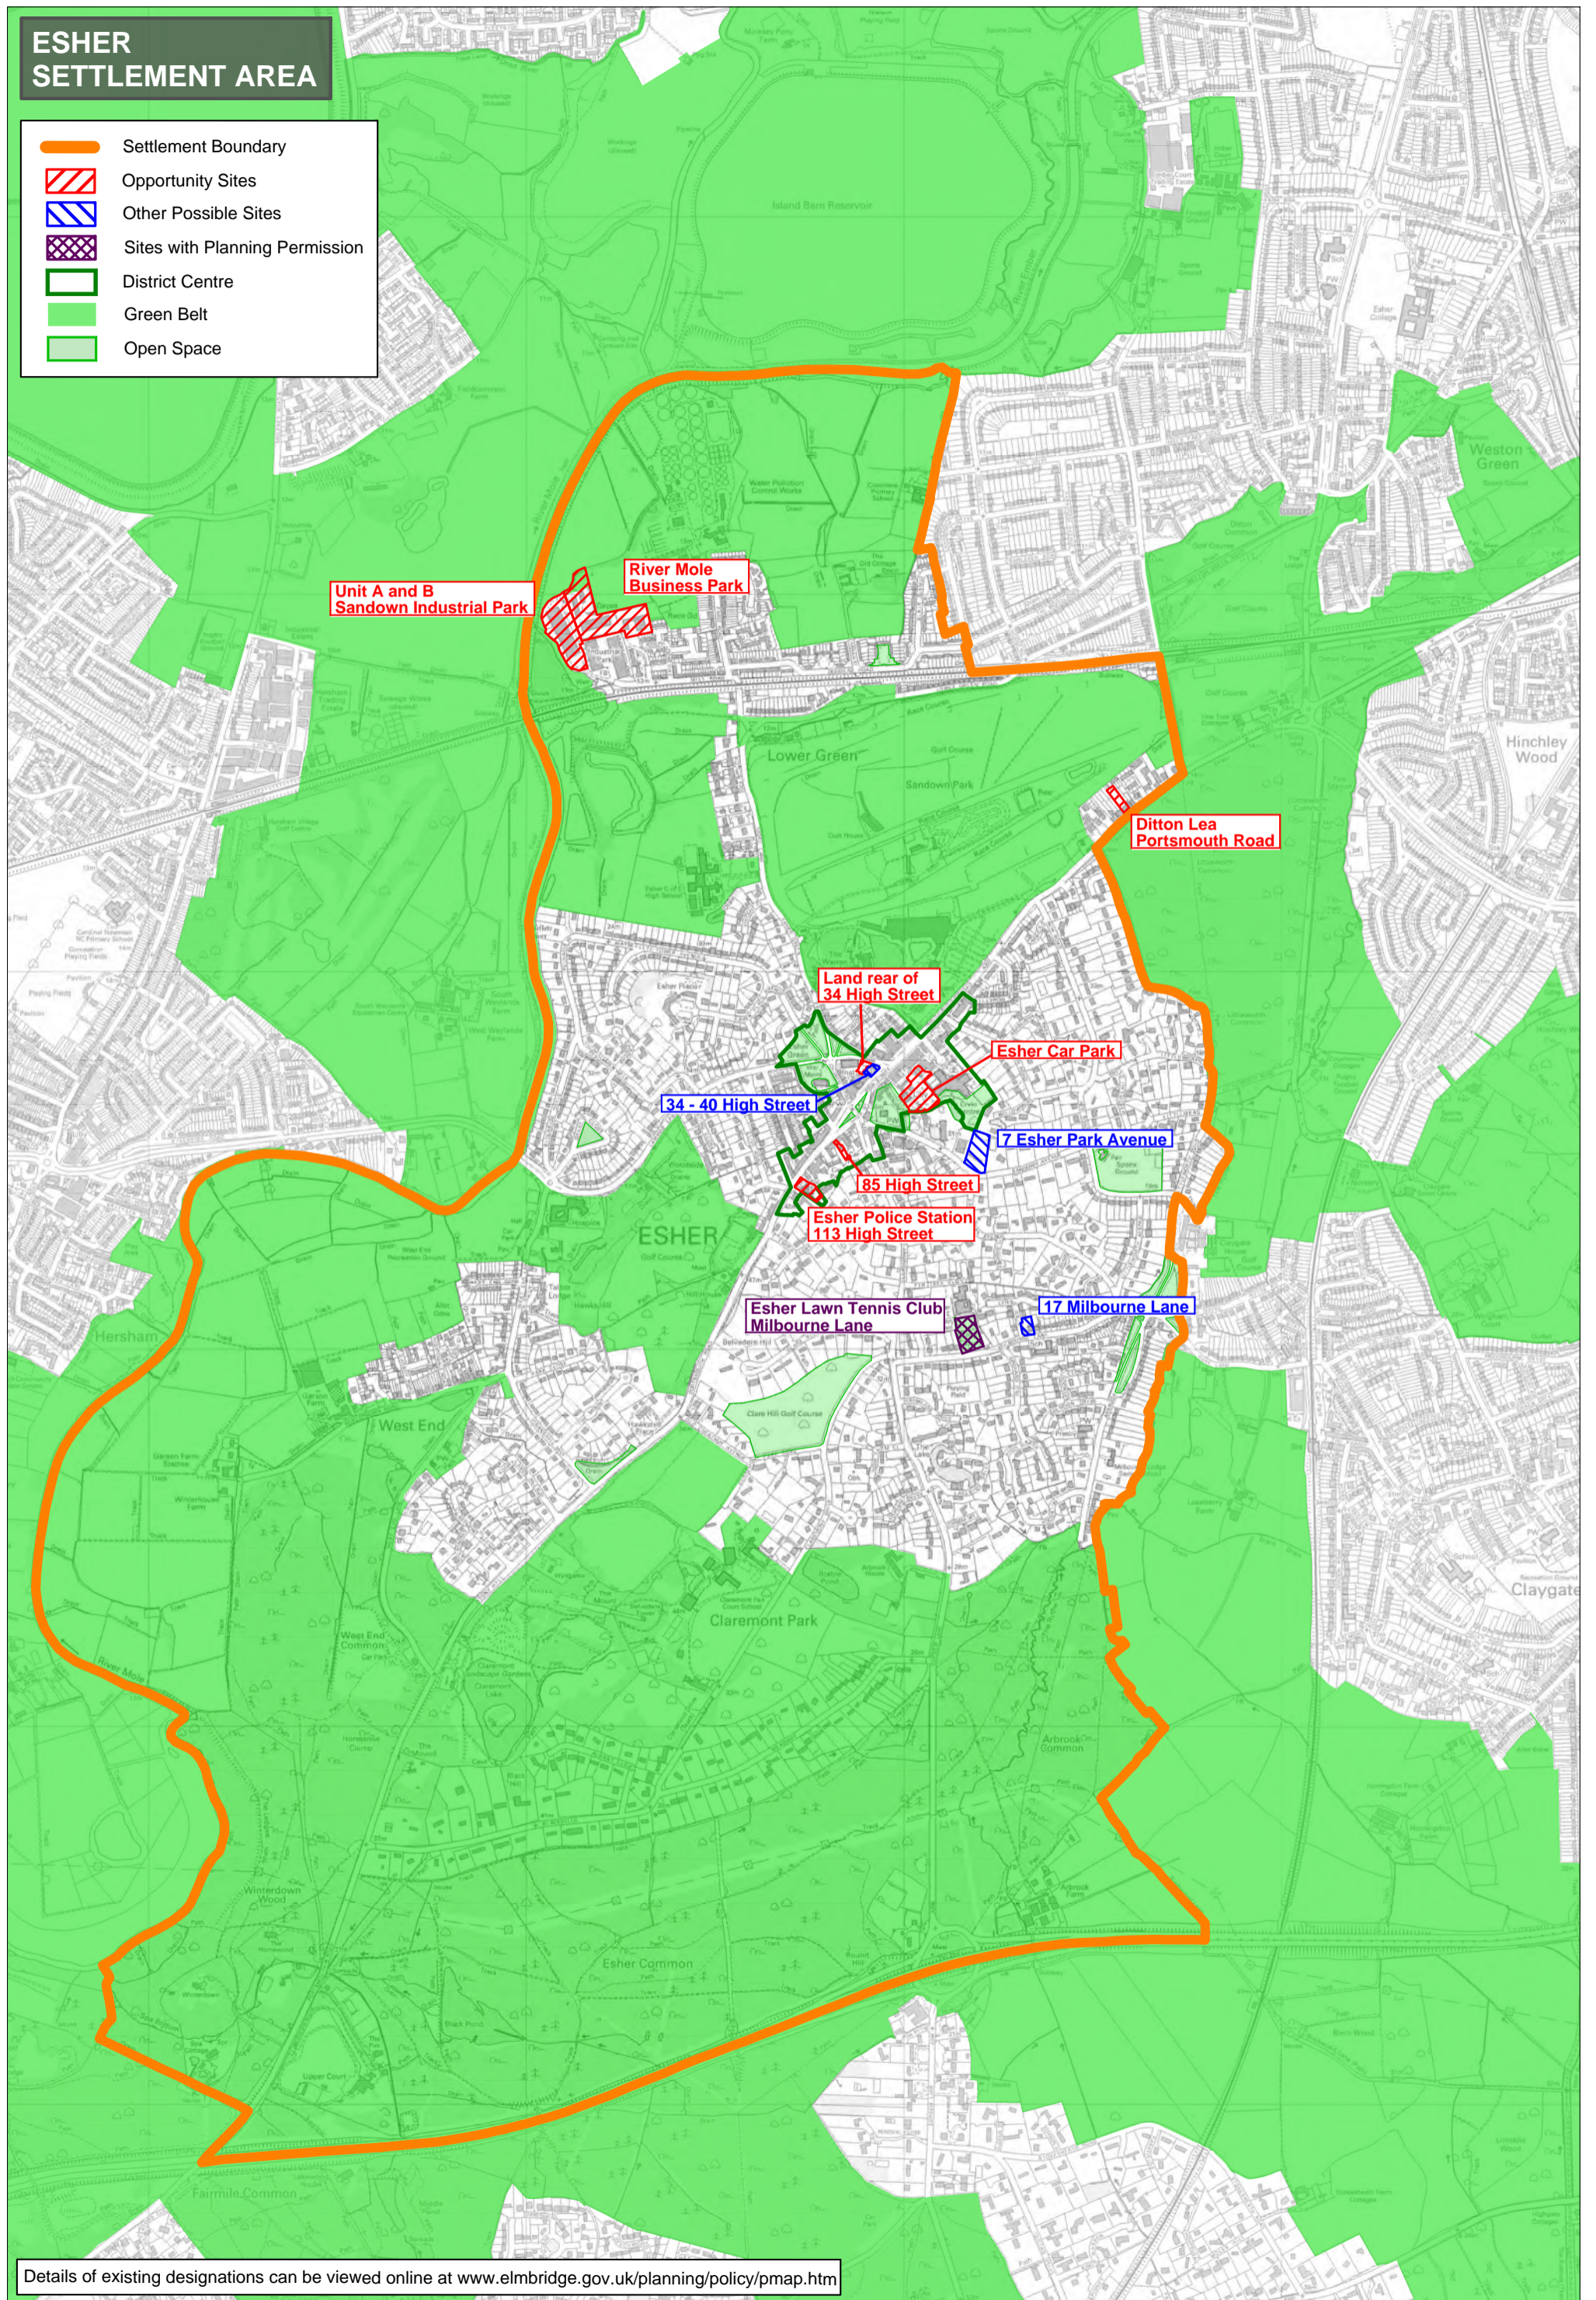

Appendix 1

Details of existing designations can be viewed online at www.elmbridge.gov.uk/planning/policy/pmap.htm