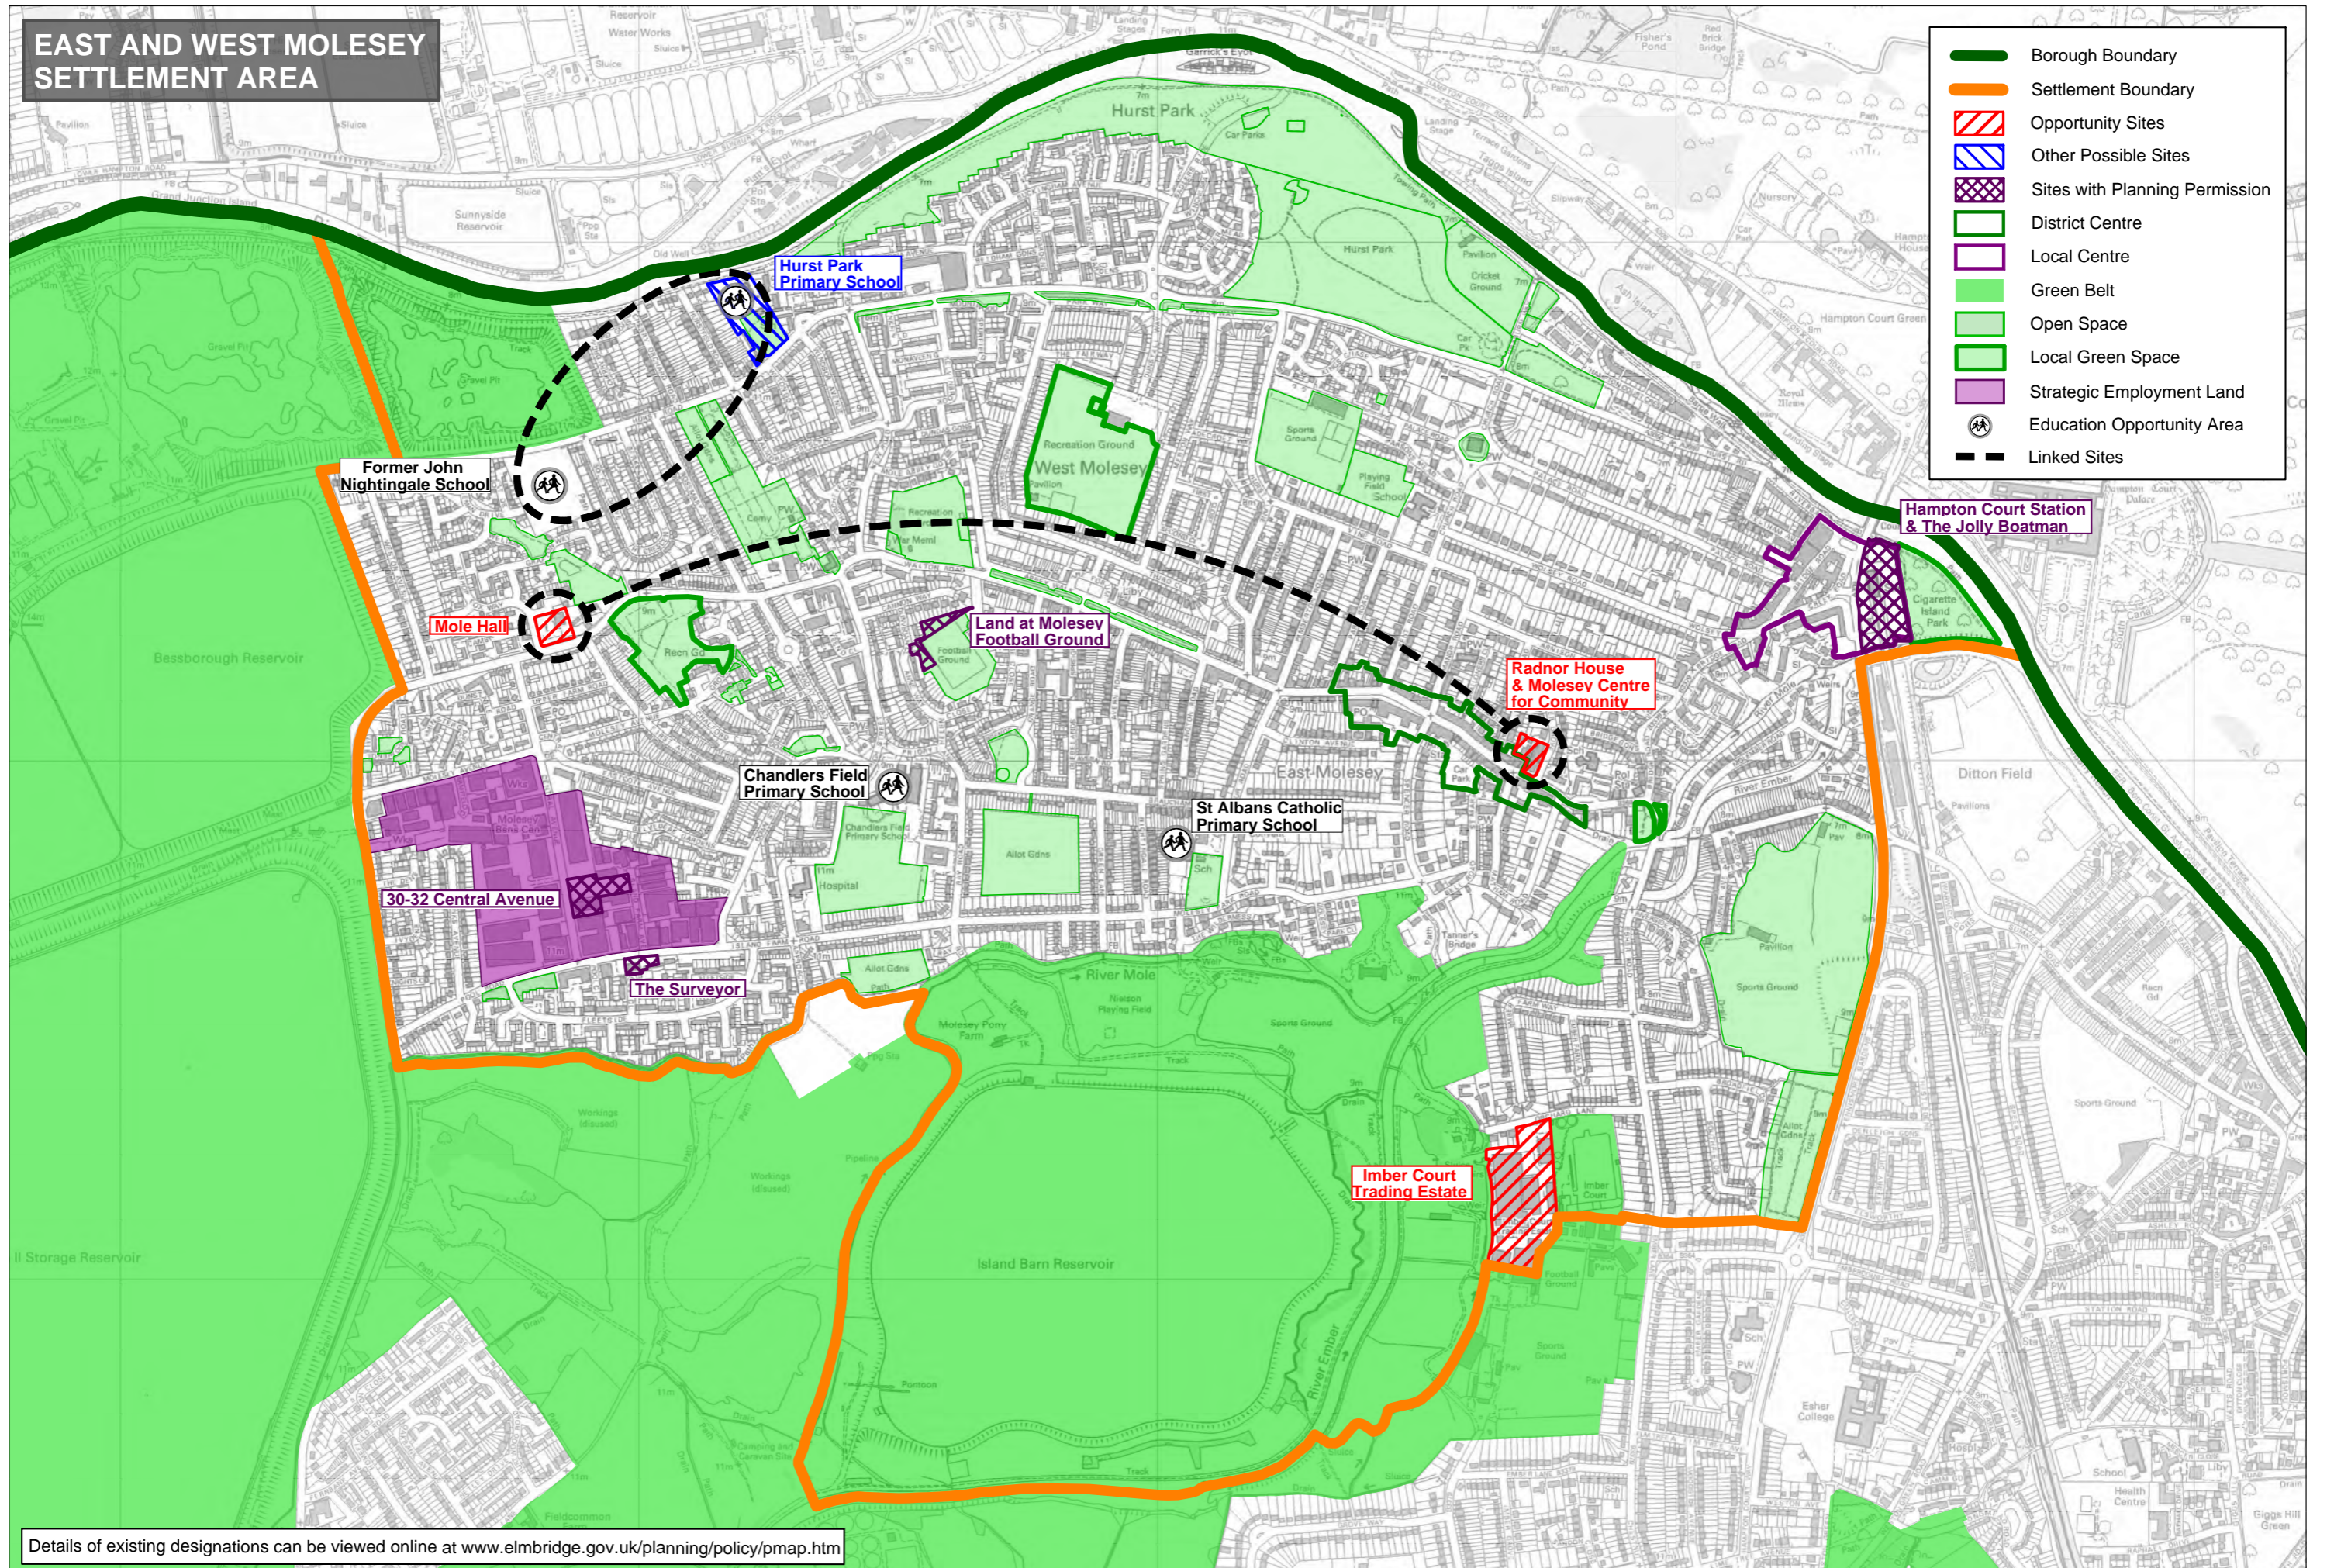

Appendix 1

EAST AND WEST MOLESEY SETTLEMENT AREA

- Borough Boundary
- Settlement Boundary
- Opportunity Sites
- Other Possible Sites
- Sites with Planning Permission
- District Centre
- Local Centre
- Green Belt
- Open Space
- Local Green Space
- Strategic Employment Land
- Education Opportunity Area
- Linked Sites

Details of existing designations can be viewed online at www.elmbridge.gov.uk/planning/policy/pmap.htm