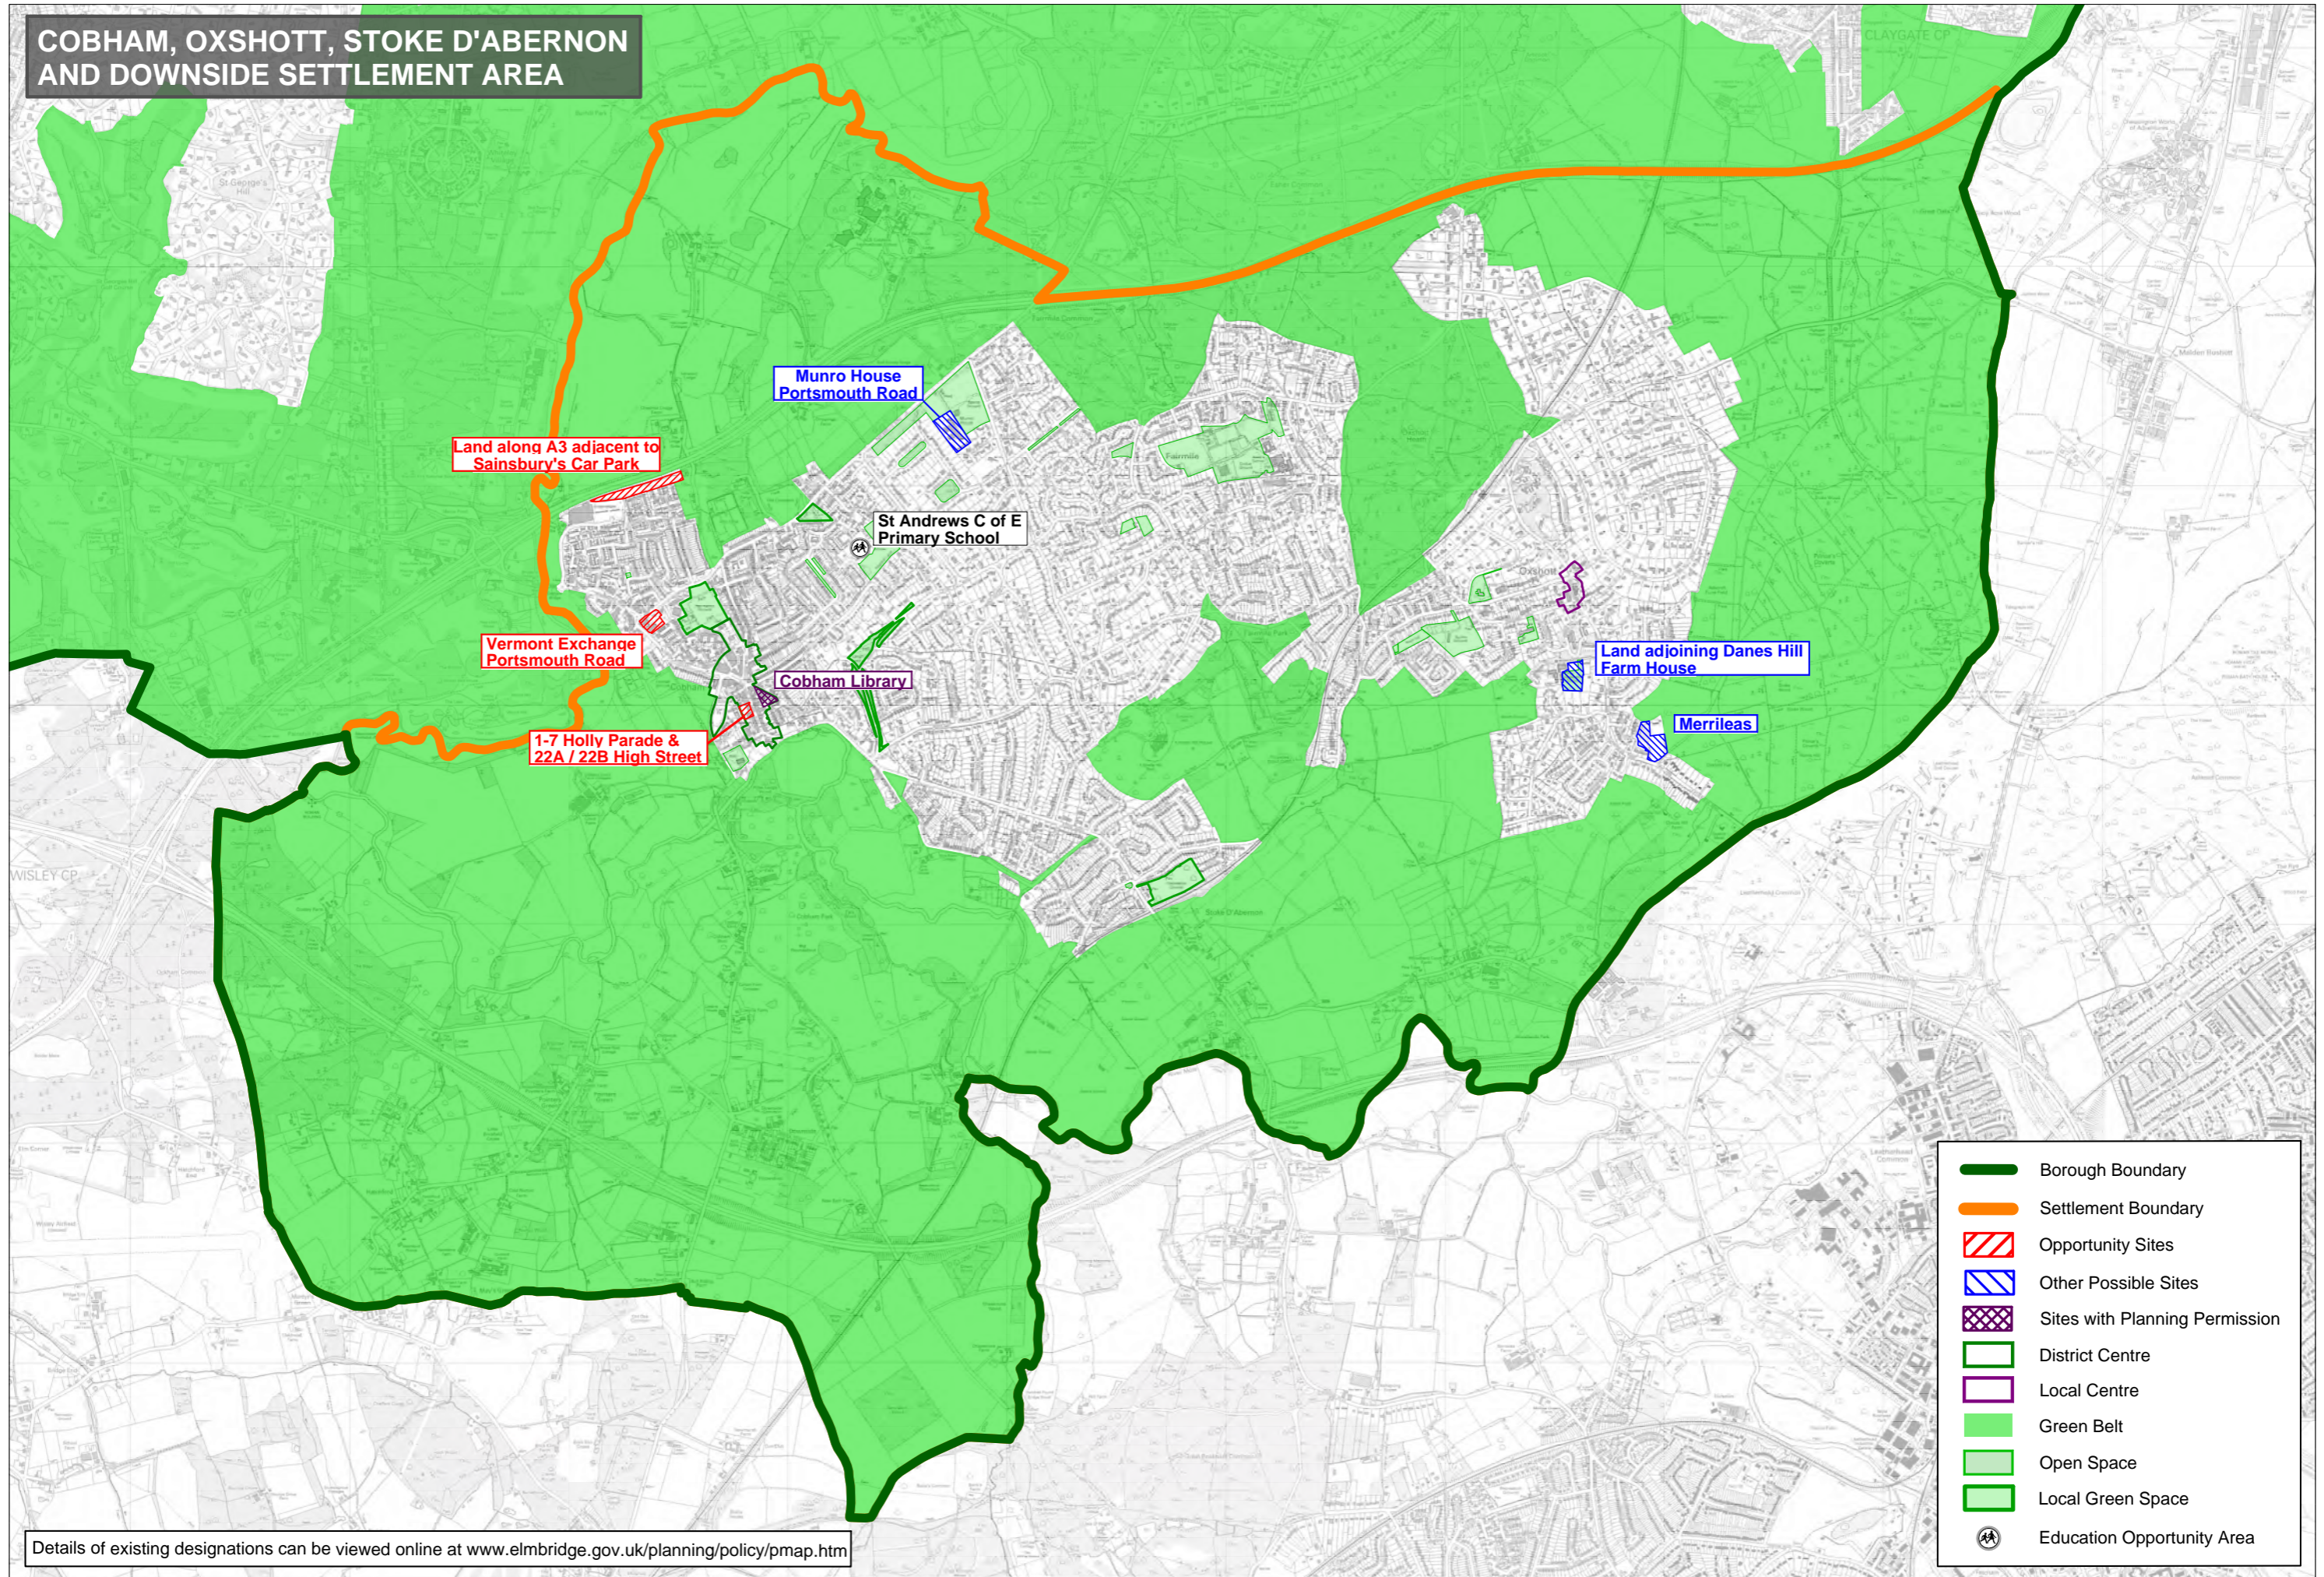

# Appendix 1

Details of existing designations can be viewed online at [www.elmbridge.gov.uk/planning/policy/pmap.htm](http://www.elmbridge.gov.uk/planning/policy/pmap.htm)